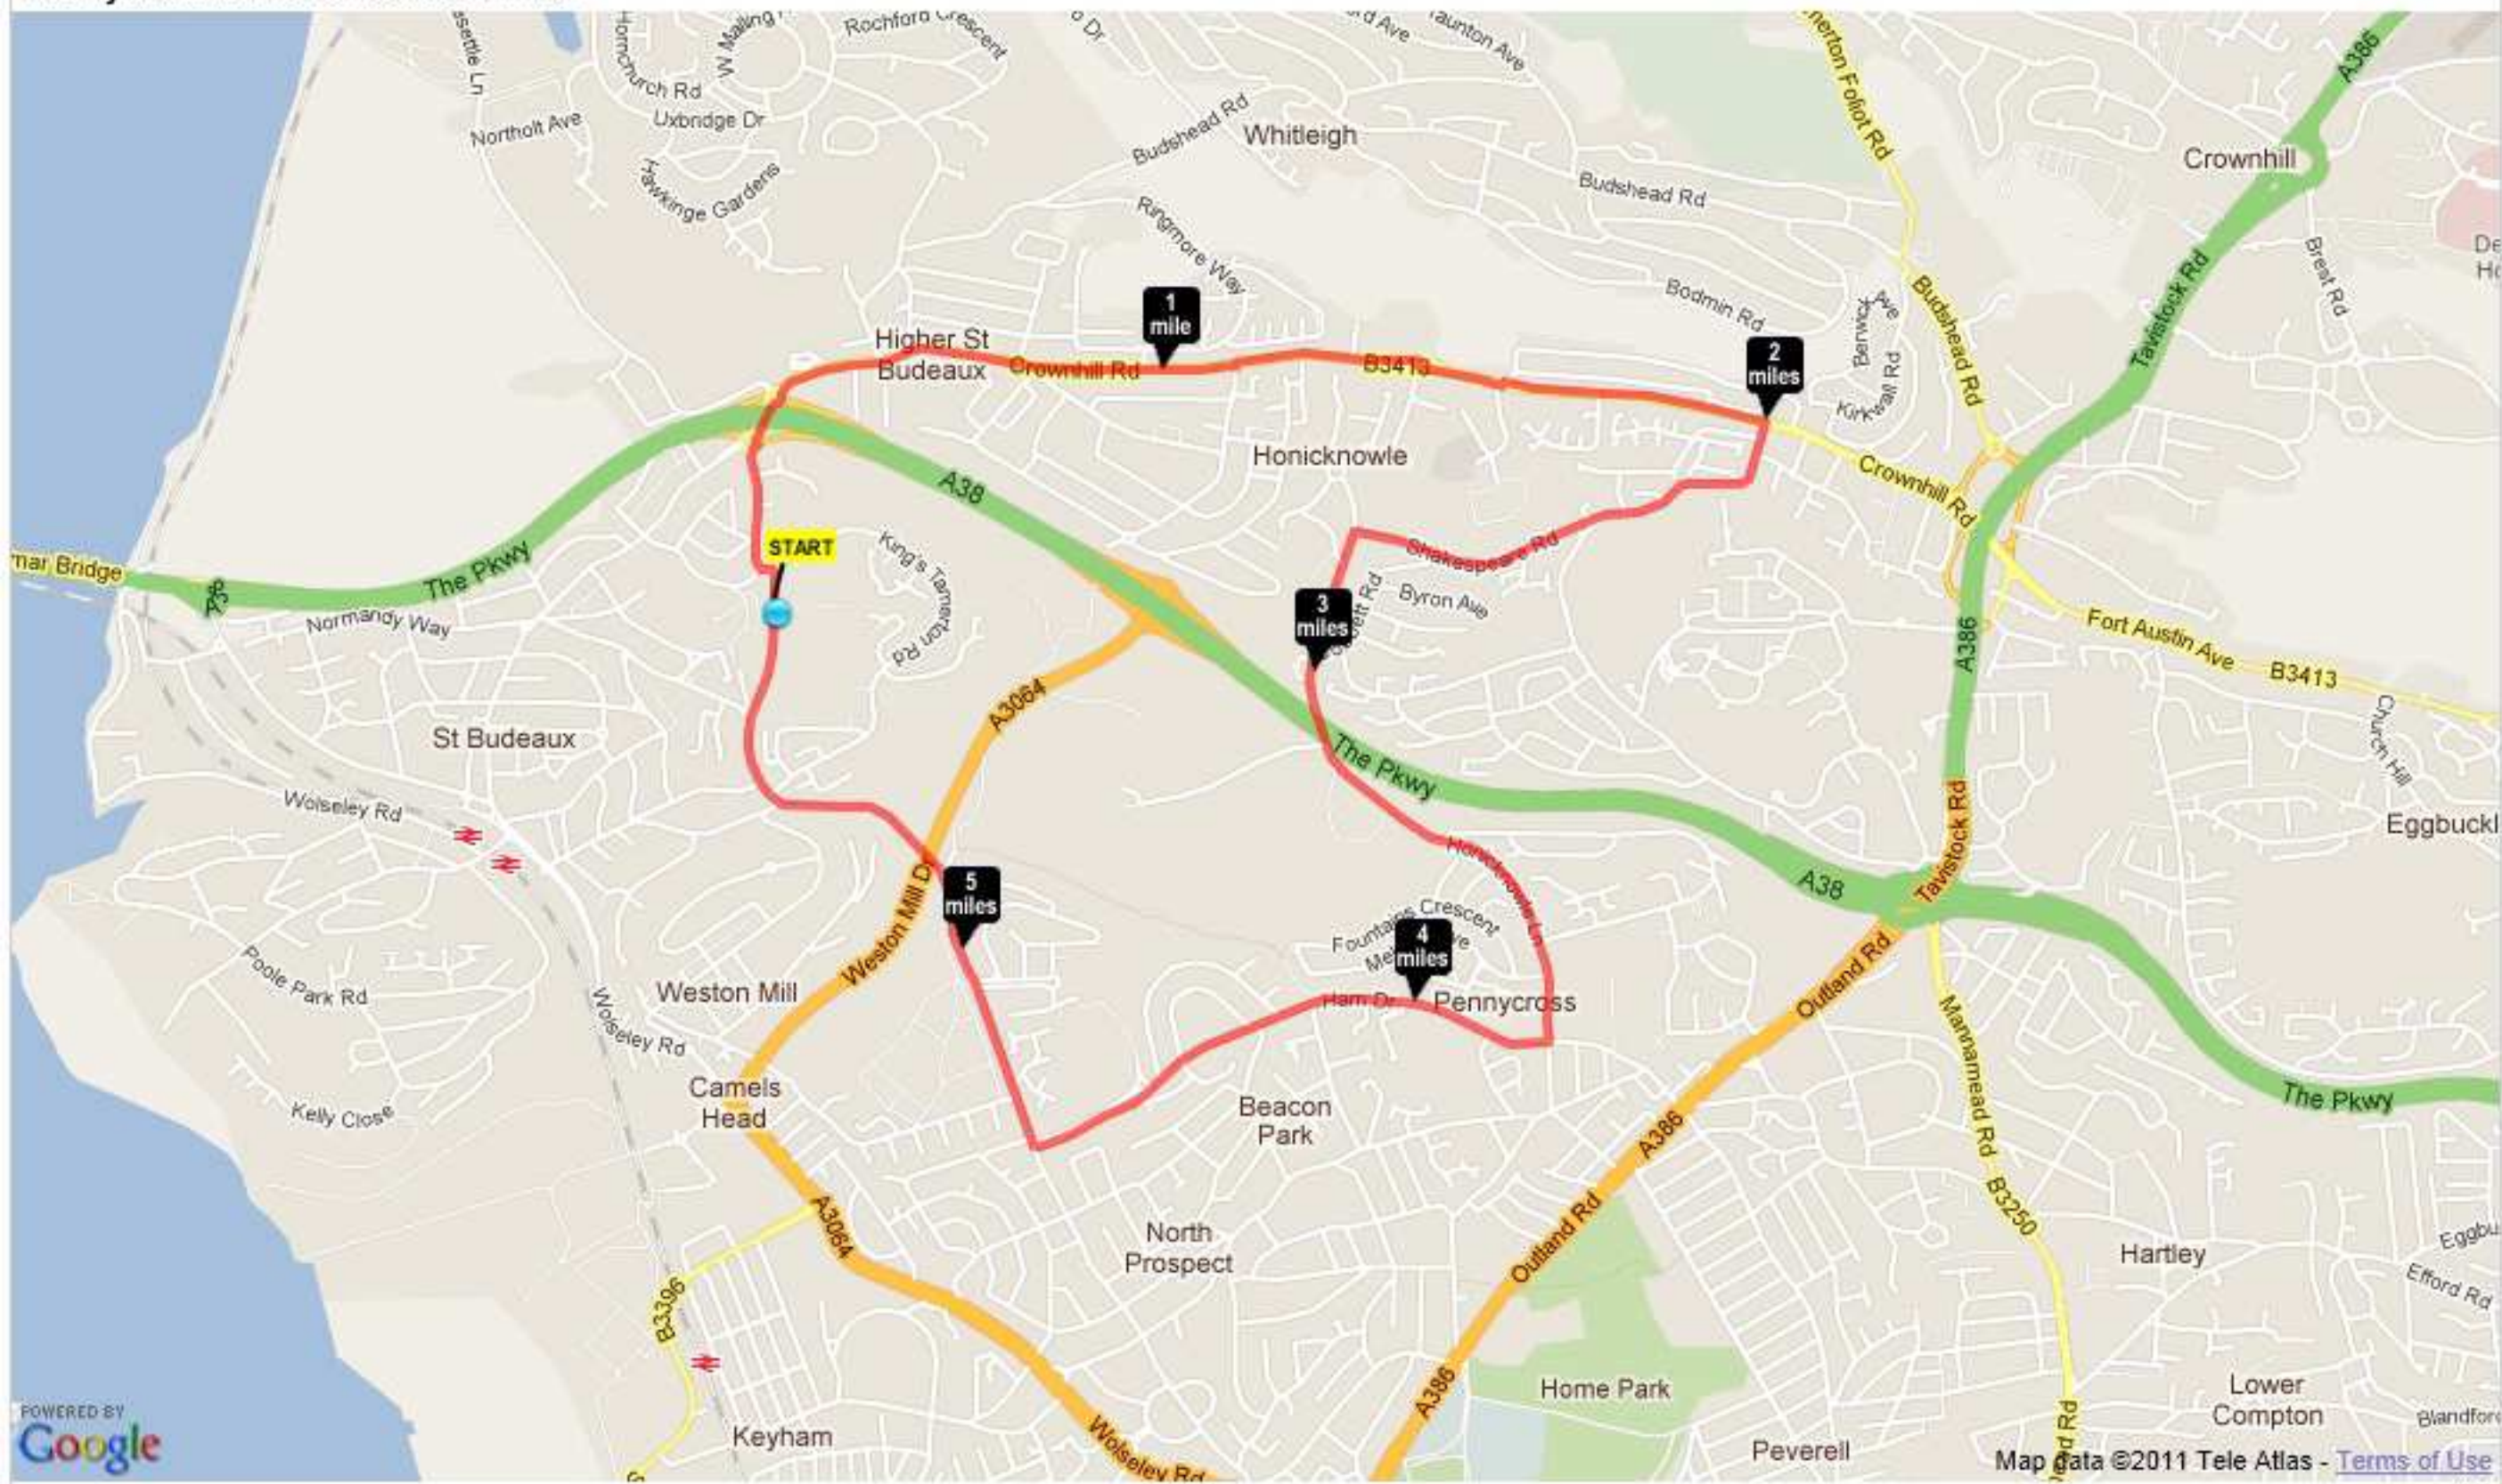

# Pennycross 9 min mile : 5.76 miles

POWERED BY Google

Map data ©2011 Tele Atlas - [Terms of Use](#)